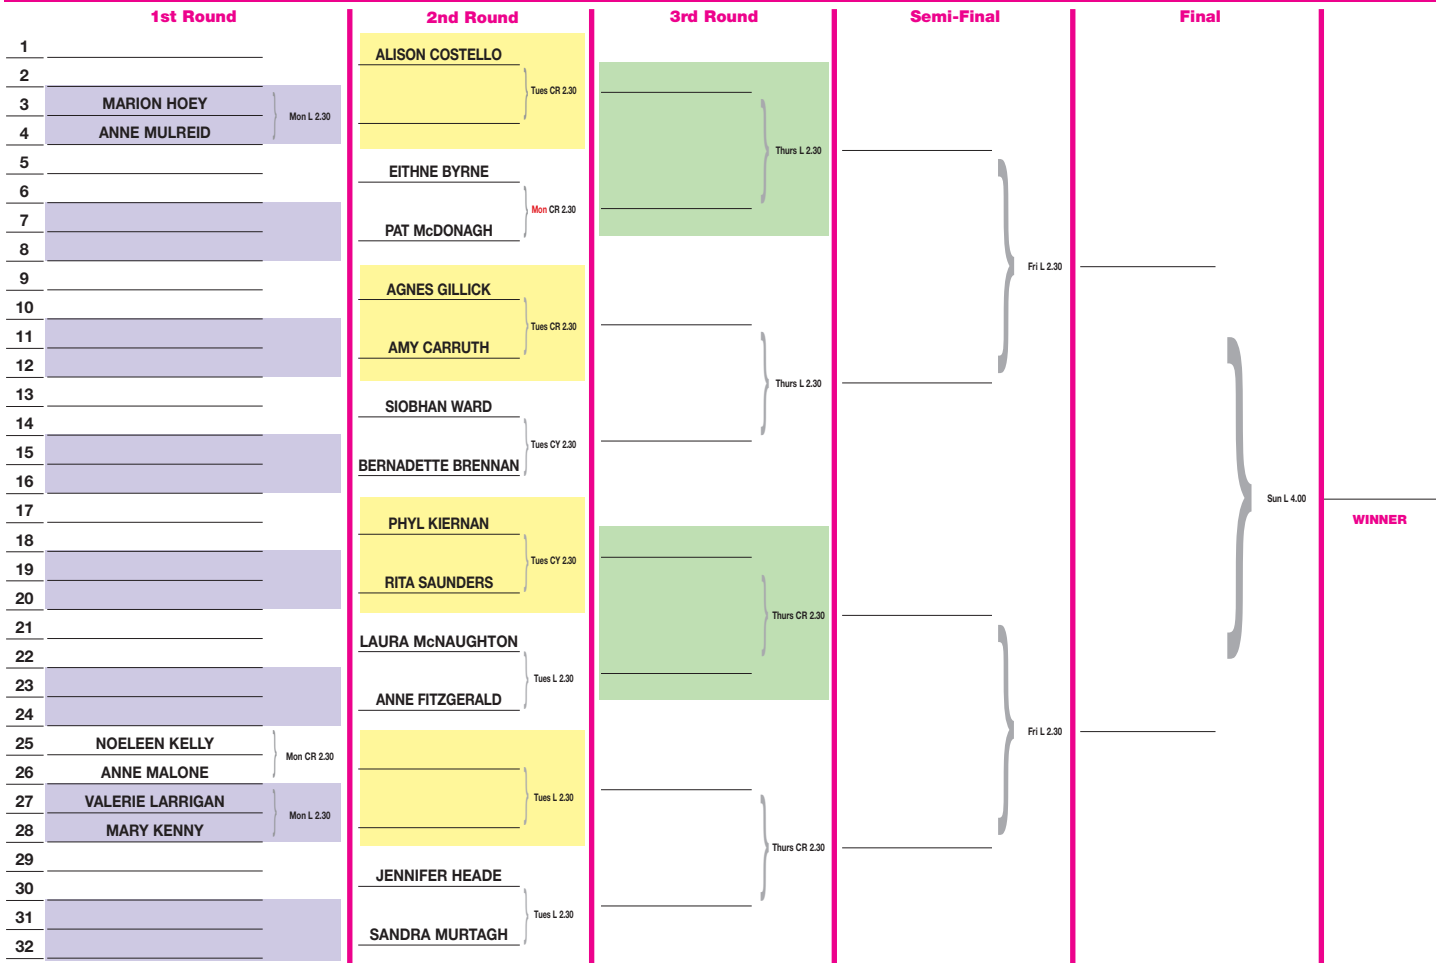

- LADIES SINGLES 2019 - LADIES SINGLES 2019 - LADIES SINGLES 2019 - LADIES SINGLES 2019

WINNER

- MEN'S PAIRS 2019 — MEN'S PAIRS 2019 — MEN'S PAIRS 2019 — MEN'S PAIRS 2019-

1st Round	2nd Round	3rd Round	4th Round	Semi-Final	Final
1					
2	C. TURNER & I. D'ARCY				
3	A. GRAY & M. CUSACK	Mon L 6.00			
4					
5	I. GILLEN & D. MCCARTHY		Wed CR 6.00		
6	J. DUNNE & D. MOOREHOUSE	Mon L 6.00			
7					
8					
9	C. CARRICK & A. KELLS	Mon L 6.00		Thurs L 6.00	
10	E. KENNEDY & M. DONOHOE				
11					
12	J. LYONS & H. CULLIVAN	Mon KW 6.00	Wed CR 6.00		
13	B. FIELDS & P. LYNCH				
14					
15	N. MAHER & R. TONER	Mon L 6.00			Fri L 6.00
16	E. CARRUTH & A. O'KEEFFE				
17	J. HOEY & P. HAMILL	Wed CR 6.00			
18	M. TYRRELL & D. BROWN	Tues L 6.00			
19					
20	R. KELLY & D. McNEVIN	Mon CR 6.00		Thurs L 6.00	
21	J. BYRNE & S. MILLANE				
22	J. WHITNEY & P. WHITNEY	Tues L 6.00	Wed CR 6.00		
23	S. CARBERRY & ANO				
24	D. KELLS & W. DOYLE	Tues L 6.00			
25	M. COWMAN & T. HUGHES		Wed L 6.00		
26	G. MOONEY & M. LAFFAN	Tues KW 6.00			
27	K. & F. MCCARTHY			Thurs CR 6.00	
28					
29	M. REDMOND Y G. MORRIN	Mon Cr 6.00			
30	K. DALY & R. MAHER				
31					
32					
33					
34					
35					
36					
37					
38					
39					
40					
41					
42					
43					
44	A. GEARY & M. KEEGAN	Tues CR 6.00	Wed L 6.00		
45					
46	J. GARRETT & R. COLLINS	Tues CR 6.00			
47					
48	M. KELLY & B. VAUGHAN	Mon Cr 6.00			
49	P. COFFEY & J. LEONARD				
50	A. McMULLEN & M. BROWN	Mon L 6.00			
51	S. KEEGAN & E. FARRELL				
52	M. CAVANAGH & E. FANNON	Tues CR 6.00			Fri L 6.00
53	J. DODDY & R. MEANY	Tues CR 6.00	Wed L 6.00		
54	N. ROCHE & P. WHELAN				
55					
56					
57					
58	N. SMYTH & R. LEONARD	Mon CR 6.00			
59	R. BAILEY & T. BARRY				
60					
61	C. KELLY & N. CASSIDY	Mon CR 6.00	Wed L 6.00		
62					
63					
64	T. SMYTH & P. SMYTH				

Sun L 3.00 **WINNERS**

PLEASE NOTE THAT MEN'S PAIRS IS TO BE PLAYED OVER 18 ENDS UNTIL THE FINAL WHICH WILL BE 21 ENDS